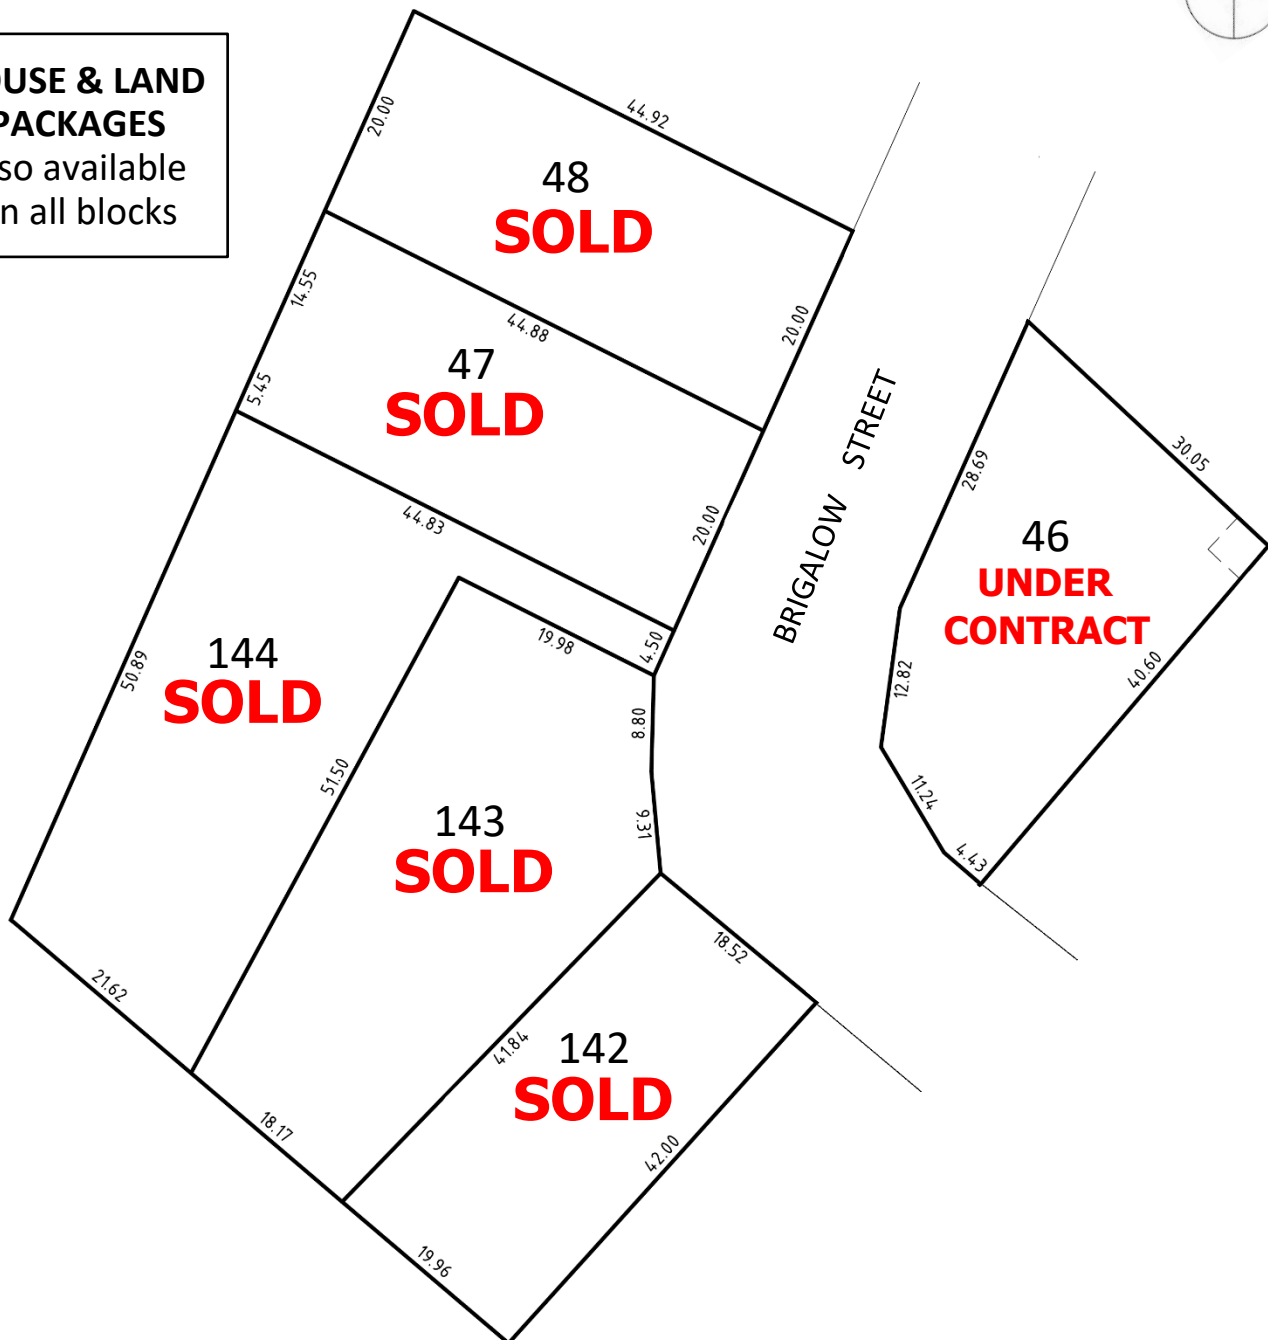

LEGANA GROVE ESTATE

Legana's Most Prestigious New Land Estate

STAGE 23

Brigalow Street LEGANA

NEW LAND RELEASE!

**HOUSE & LAND
PACKAGES**
also available
on all blocks

LEGANA GROVE ESTATE

The Closest New Land Estate in Legana to the Shopping Centre

STAGE 23 Brigalow Street LEGANA

A MASTER PLANNED SUBDIVISION

Build where your biggest investment is secure for the future!

Longer contract settlement periods are available

MARK HARRIS
0439 017 366 or 6343 0000
Email: contact@tasland.com.au