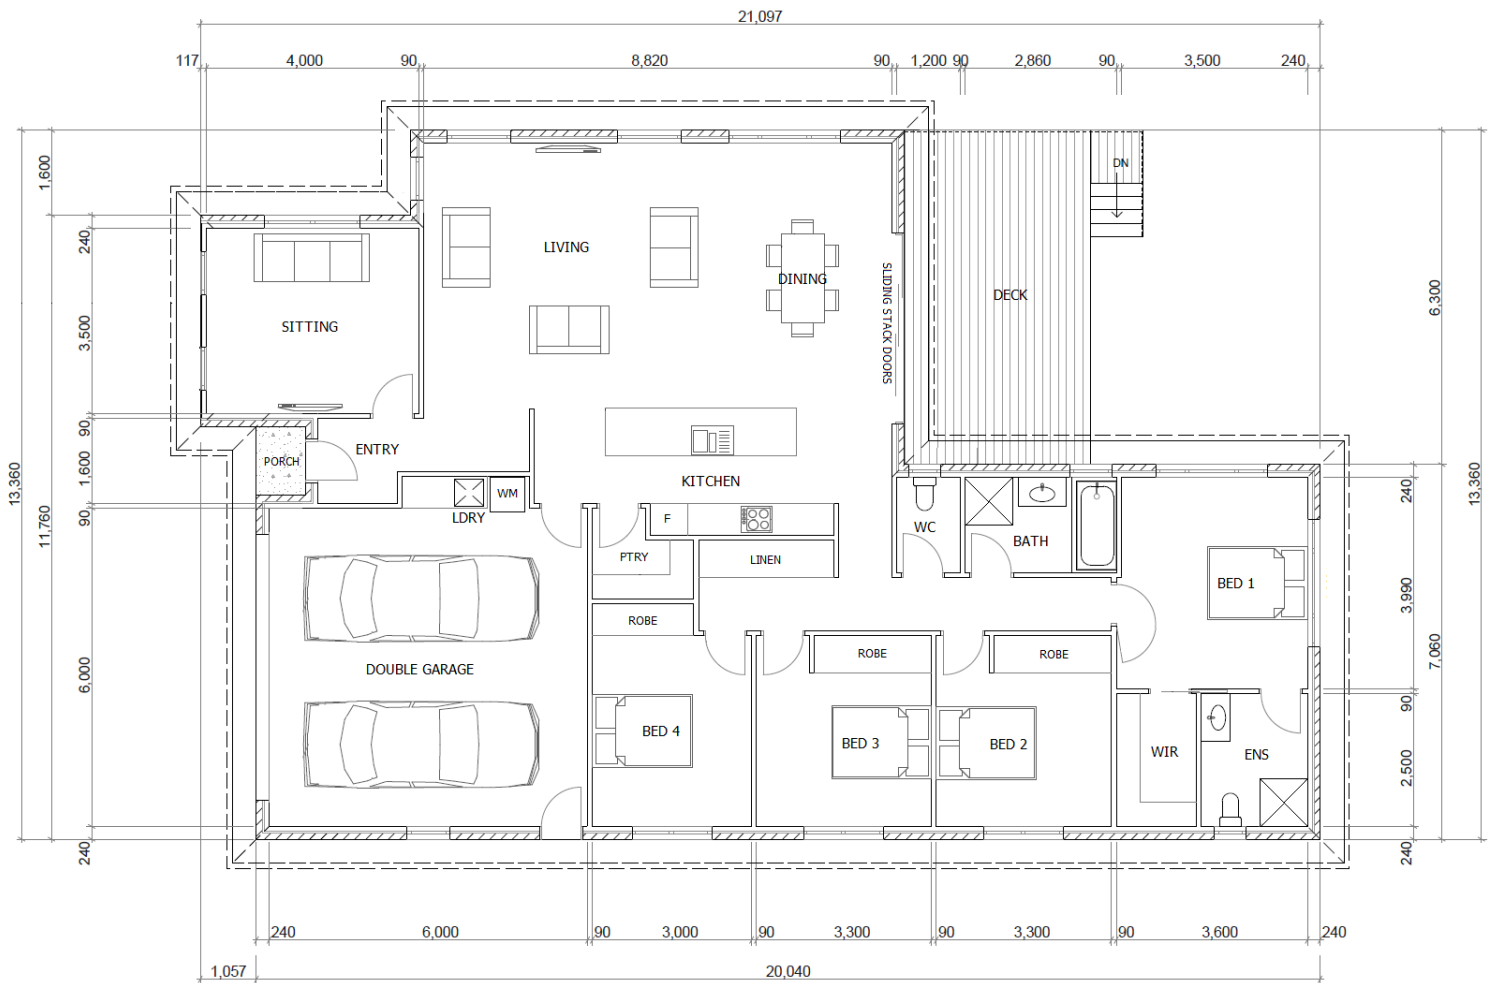

YOUNGTOWN ESTATE

A Prime New Land Estate

HOUSE & LAND PACKAGE

Lot 30 Pinot Parade YOUNGTOWN

FLOOR PLAN

This plan can be changed to suit you for FREE!