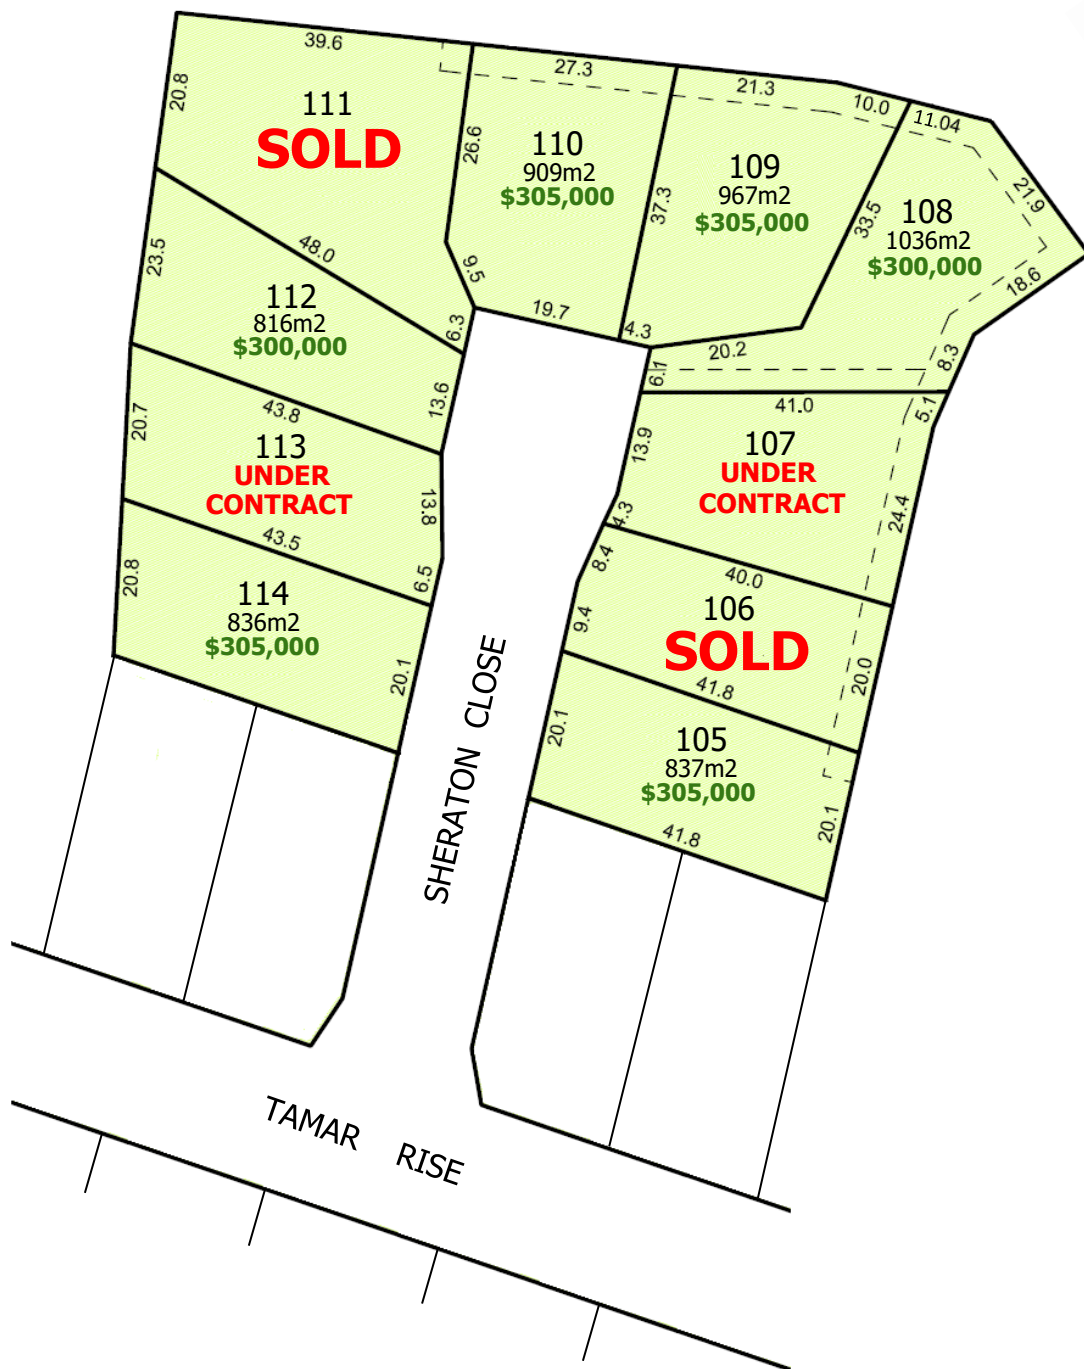

EDEN HILLS ESTATE

The Best Blocks of Land in Launceston

STAGE 13

Sheraton Close (off Tamar Rise) RIVERSIDE

NEW RELEASE