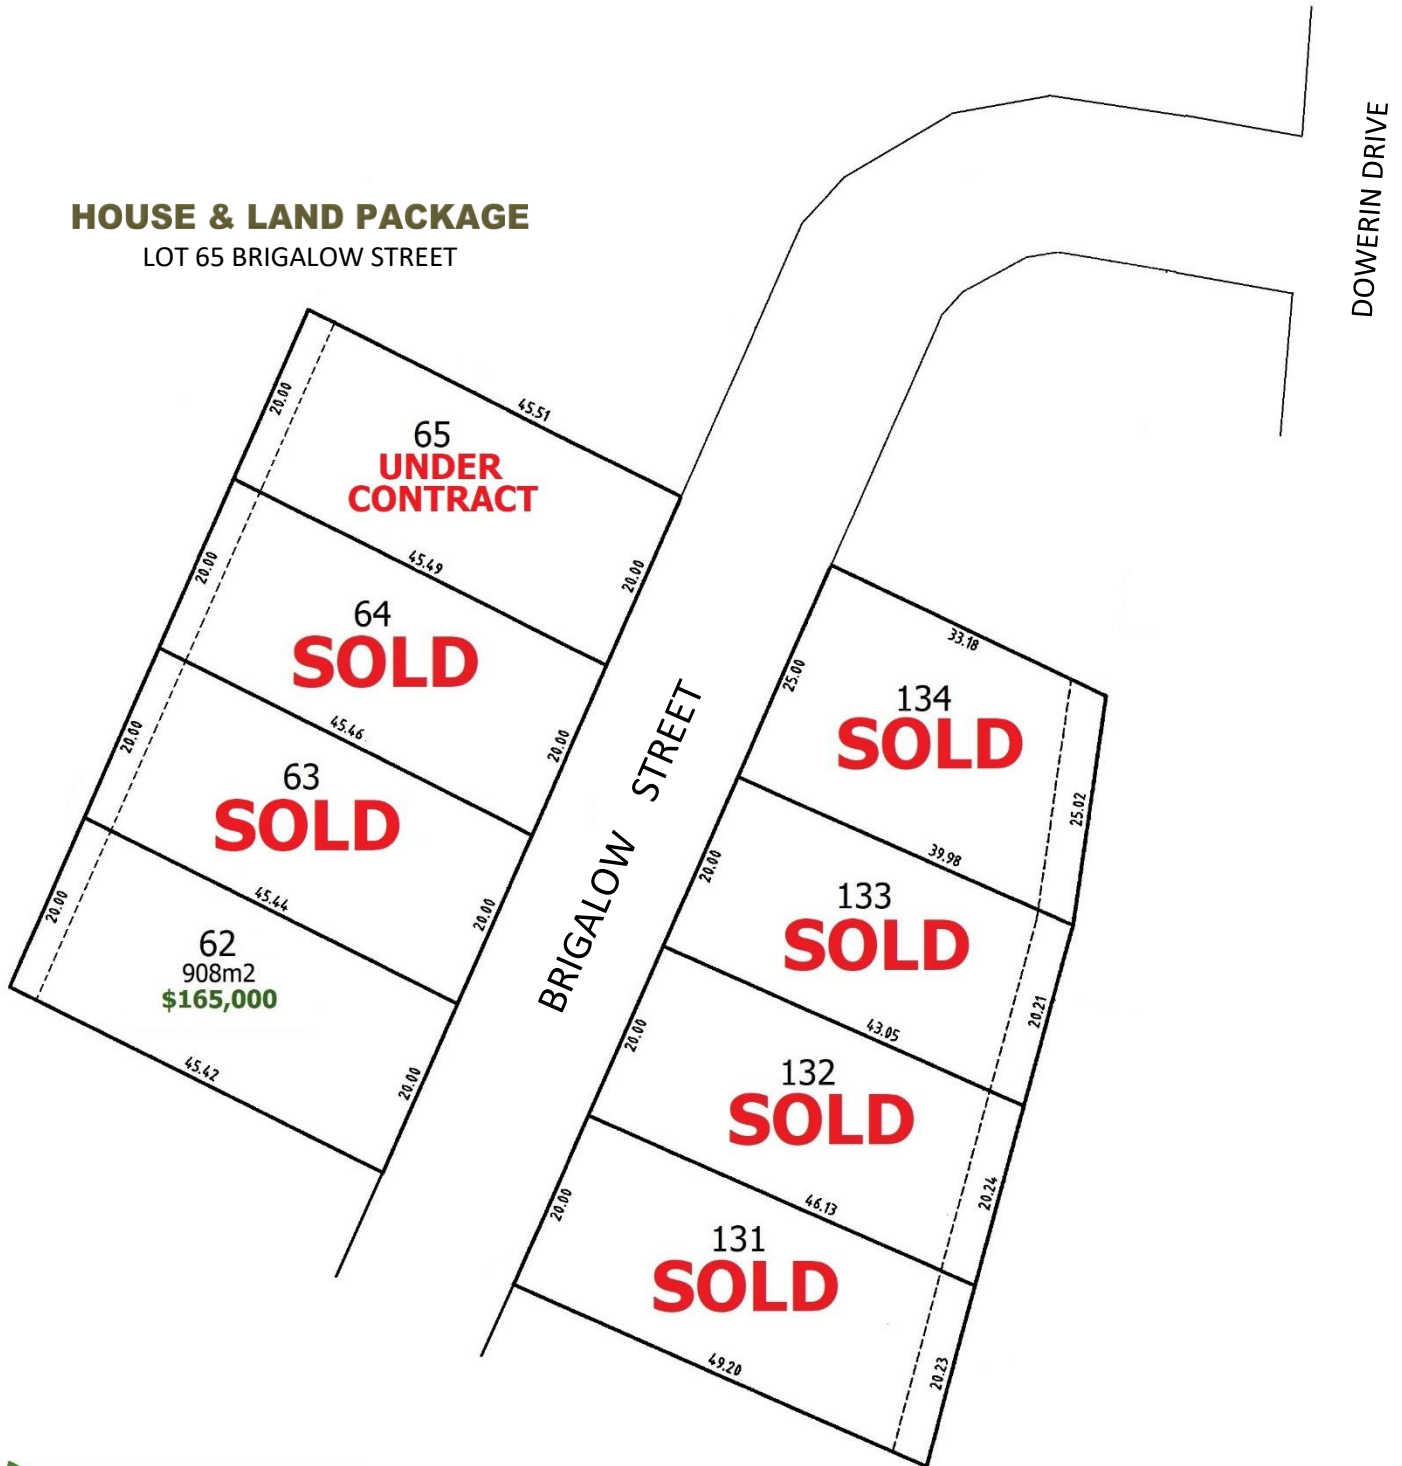

LEGANA GROVE ESTATE

Legana's Most Prestigious New Land Estate

STAGE 19

Brigalow Street LEGANA

NEW RELEASE!

HOUSE & LAND PACKAGE

LOT 65 BRIGALOW STREET

MARK HARRIS

Email: contact@tasland.com.au

0439 017 366 or 6343 0000

tasland.com.au